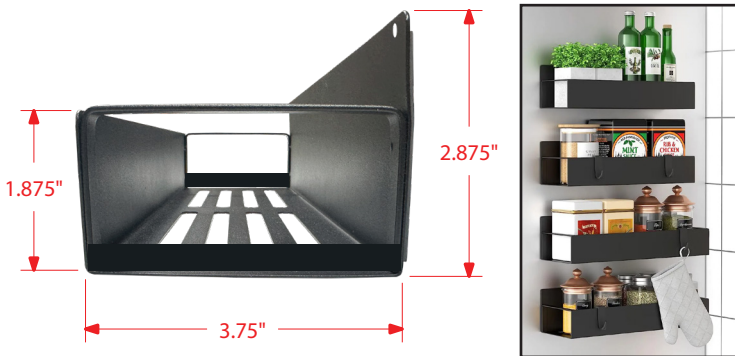

### Magnetic Shelf • 8lb. Capacity

ObeCo's® new magnetic backed storage shelf can be easily mounted to any flat ferrous metal surface. This organizer is perfect for mounting to the side of a refrigerator, tool chest, cabinet, etc.

### Ceiling Mount Sliding Towel Rack

PN • XF-130/300 ROD

This ceiling mount in-cabinet towel rack keeps linens organized and easily accessible. This sliding rack has 8.5 inches of travel when extended.