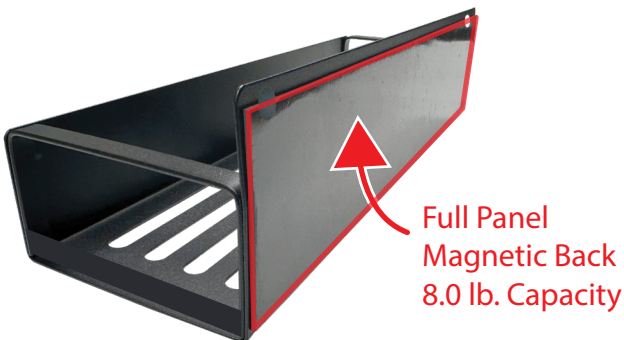

### Magnetic Shelf • 8lb. Capacity

ObeCo's® new magnetic backed storage shelf can be easily mounted to any flat ferrous metal surface. This organizer is perfect for mounting to the side of a refrigerator, tool chest, cabinet, etc.

### Ceiling Mount Sliding Towel Rack

PN • XF-130/300 ROD

This ceiling mount in-cabinet towel rack keeps linens organized and easily accessible. This sliding rack has 8.5 inches of travel when extended.